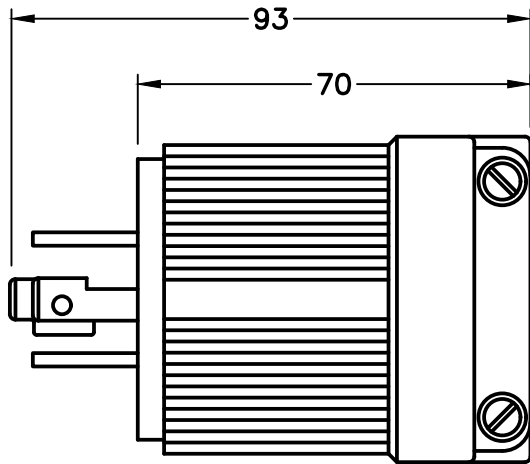

NEMA L15-30 PLUG
FRONT VIEW

Unit in mm

SIDE VIEW